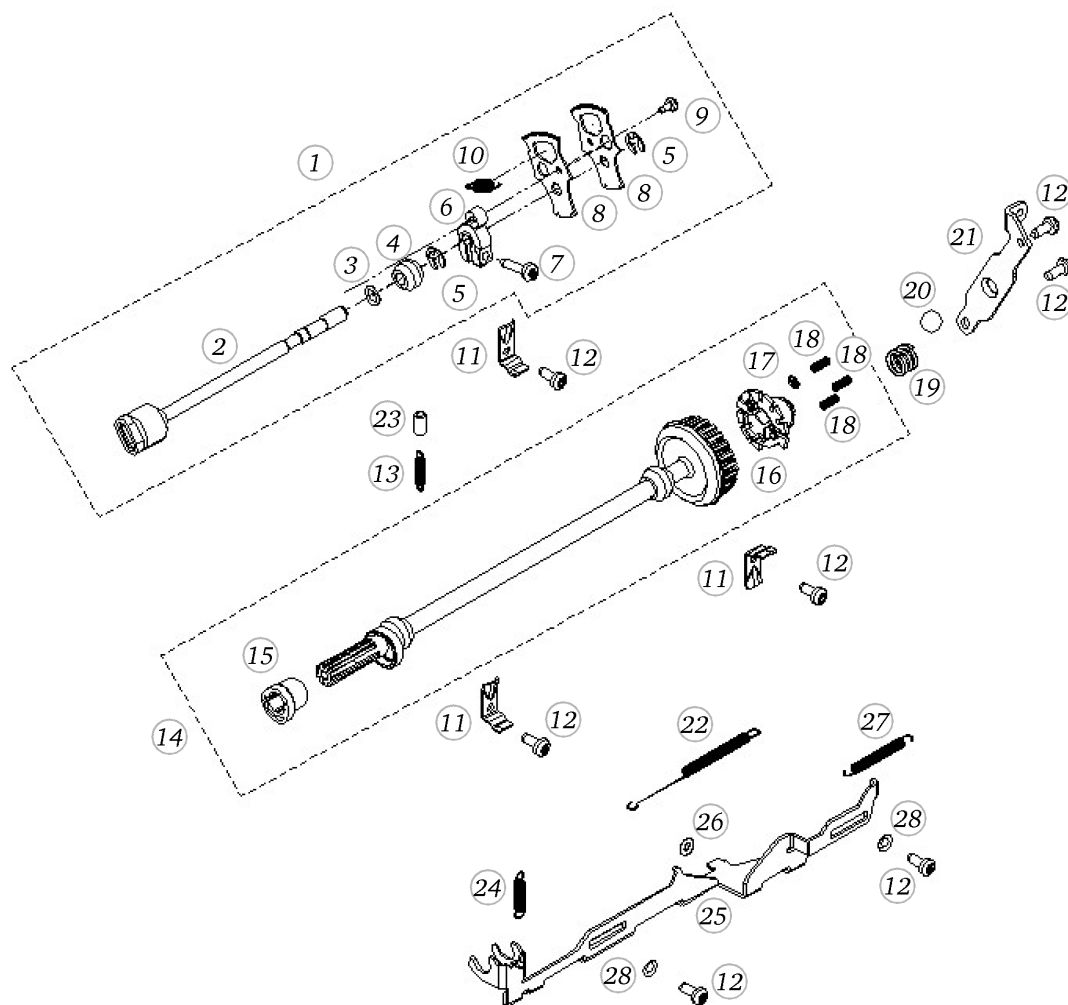

Pos	Item number	Description
4	0078367002	CRANK SHAFT CPL.
1	0078367302	CRANK SHAFT CPL.
2	0078365001	CRANK SHAFT
3	0078955031	Synthetic Washer
4	0078235001	Bearing
5	23501753++	Circlip For Shafts d1 5 DIN6799 - BN809 Art-No.1284665
6	0078035100	STITCH LENGTH CLAMP V180
7	0078865045	Socket Pan Head Thread Forming Screws M4x16 DIN7500 - BN13916 Art-No. 2027615
8	0078025000	TOOTH SEGMENT
9	0078865033	Socket Pan Head Thread Forming Screws M3x6 DIN7500 - BN13916 Art-No. 2027534
40	0078445000	Tension Spring-De=5,0 L0=15,5 d=0,5
10	0343315000	Tension Spring De=6 L0=18,5 d=0,85
11	0078715200	FIXATION PIECE
12	0078865043	Socket Pan Head Thread Forming Screws M4x10 DIN7500 - BN13916 Art-No. 2027593
13	0079187100	Spring Cpl
14	0304497001	HOOK DRIVE CRANK CPL.
15	0048555000	LIFTING CAM
16	0048305000	CARRIER
17	0079135003	Circlip d3 2 Quicklock - BN833 Art-No.1292811
18	0049645000	SPRING
19	0303625000	SPRING
20	0011695003	ball G40 dm10
21	0048285200	THRUST BEARING PLATE
22	0078435000	SPRING
23	0321705000	HOSE
24	25603003++	TENSION SPRING
25	0301415000	FEEDDOG LINKAGE LEVER
26	0030735002	o-ring seal D4/d2 70ShoreA NBR DIN3771
27	25606703++	TENSION SPRING
28	23226953++	WASHER 5.3x8.5x0.15