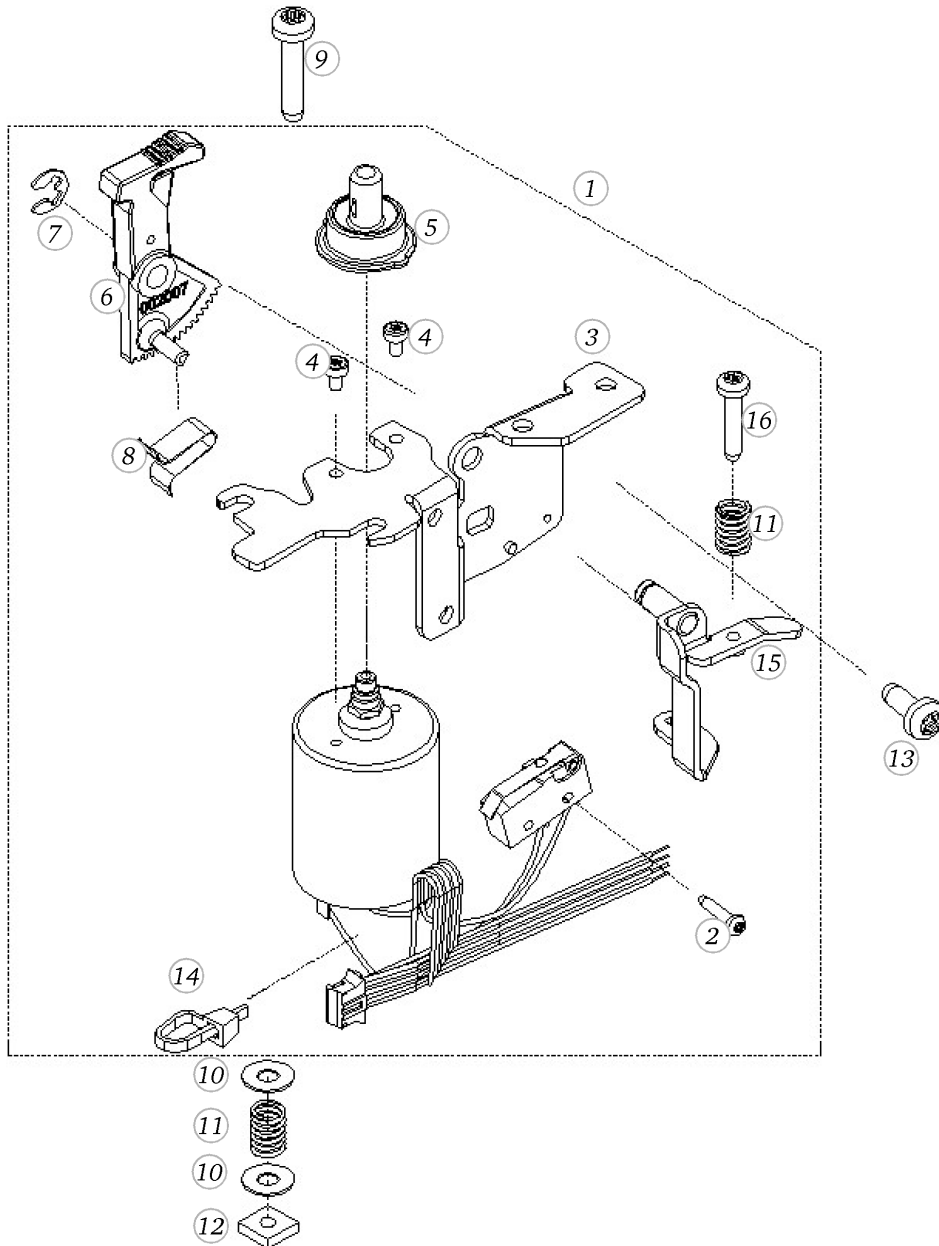

BERNINA activa 210

Main motor

Pos	Item number	Description
1	0078847201	DRIVER MOTOR CPL
2	0038537101	MOTOR CABLE CPL
3	0048315000	Clamp
4	0078985100	Cuff
4	0078985200	Cuff
5	0078995100	bushing
5	0078995200	Bushing
6	23350653++	Curved Spring Washe d4.3xD8xs0.5
7	0302147000	BELT STRETCHER PREASSEMBLED
8	22954313++	Washer d4.2xD14xs1.5
9	0078865044	Socket Pan Head Thread Forming Screws M4x12 DIN7500 - BN13916 Art-No. 2027607
10	25604703++	TENSION SPRING
11	0078865045	Socket Pan Head Thread Forming Screws M4x16 DIN7500 - BN13916 Art-No. 2027615
12	0088495000	MOTOR SUPPORT
13	0079035002	BELT STD-554-S2M-6
14	0304355200	MOTOR FAN

BERNINA activa 210

Main shaft with hand wheel

Pos	Item number	Description
1	0077797101	MAINSHAFT CPL.
2	0077717000	HAND WHEEL CPL.
3	0078235002	Bearing 10
4	0077785200	Clamping Collar with slot
4	0077785300	Clamping Collar with slot
5	0078865043	Socket Pan Head Thread Forming Screws M4x10 DIN7500 - BN13916 Art-No. 2027593
6	0019947301	BELT DRIVE 24 TEETH
7	0078685072	Hexalobular Socket Set Screws M5x0,5x5
8	0079035022	BELT 188 XL
9	0077547101	SYNCHR.DISK CPL.
10	0078665043	Hexalobular Socket Set Screws M4x6 ISO 4026 - BN11493 Art-No. 3060208
11	22684183++	Square Thin Nuts M4 DIN 562 - BN145 Art-No. 1092502
12	0079665011	Circlip For Shafts As 9.0, Benzing
13	0077817000	Adjusting Ring Cpl.
14	303200031+	Washer
15	0078955071	Synthetic Washer 10,3 x 17 x 1
16	0077807100	BALANCE PIECE CPL.
17	0077525067	SCREW