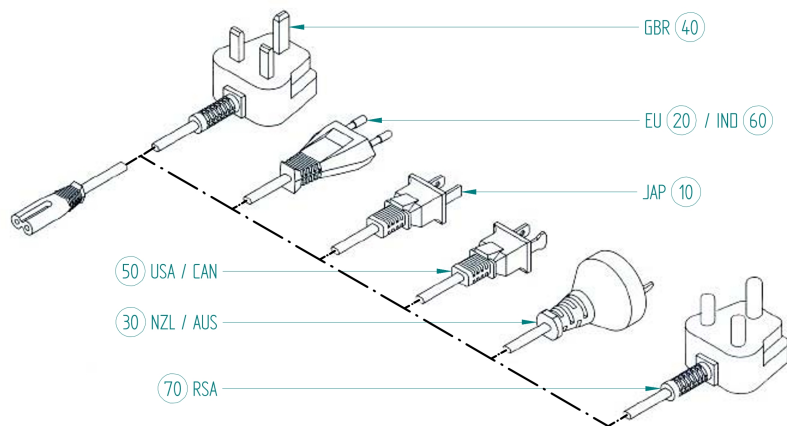

BERNINA activa 210

Power supply

Pos	Item number	Description
1	0309427200	Universal power supplycpl. with cable inkl spool support pin
2	0306365102	UNIVERSAL POWER SUPPLY BODY
3	0309447700	UNIVERSAL L-PRINT CPL.
3	0309447800	PCBA power supply B215 / B3xx
4	0329905022	Delta Pt Round Washer Head Screw With Torx 3x 8
5	0304745000	I/O-switch vertically
6	0304735000	POWER INLET
7	0301235000	COVER L-PRINT
8	0325815000	SPRING
9	0011695000	steel ball G40
10	0303355000	SPOOL SUPPORT PIN TURNING
11	0006597244	CABLE KPL 8-POL
12	0329895012	delta pt pan head screw with torx 3x10

BERNINA activa 210

Foot controller

Pos	Item number	Description
1	0089267200	Foot Controller Cpl
2	0089275000	Foot Controller Bottom
3	0049035200	Torsion Spring
4	0048995000	Cover Sheet
5	0023345029	Pan Head Pt Screw 3 x 8 WN1451 - BN20095 Art-No. 3205502
6	0048985100	Slider
7	0049447101	PRINT CPL. FOOTCONTROL
8	0303225000	SPRING
9	0089285000	Foot Controller Cover
10	0079875201	Wire Plate

BERNINA activa 210

Power Plug

Pos	Item number	Description
10	0079287004	Power Cord Cpl. Japan
20	0079287303	Power Cord Cpl. Europe
30	0079287002	Power Cord Cpl. New Zealand / Australia
40	0079287001	Power Cord Cpl. Great Britain
50	0079287300	Power Cord Cpl. USA / CAN
60	0079287000	Power Cord India
70	0079287405	Power Cord Cpl. South Africa