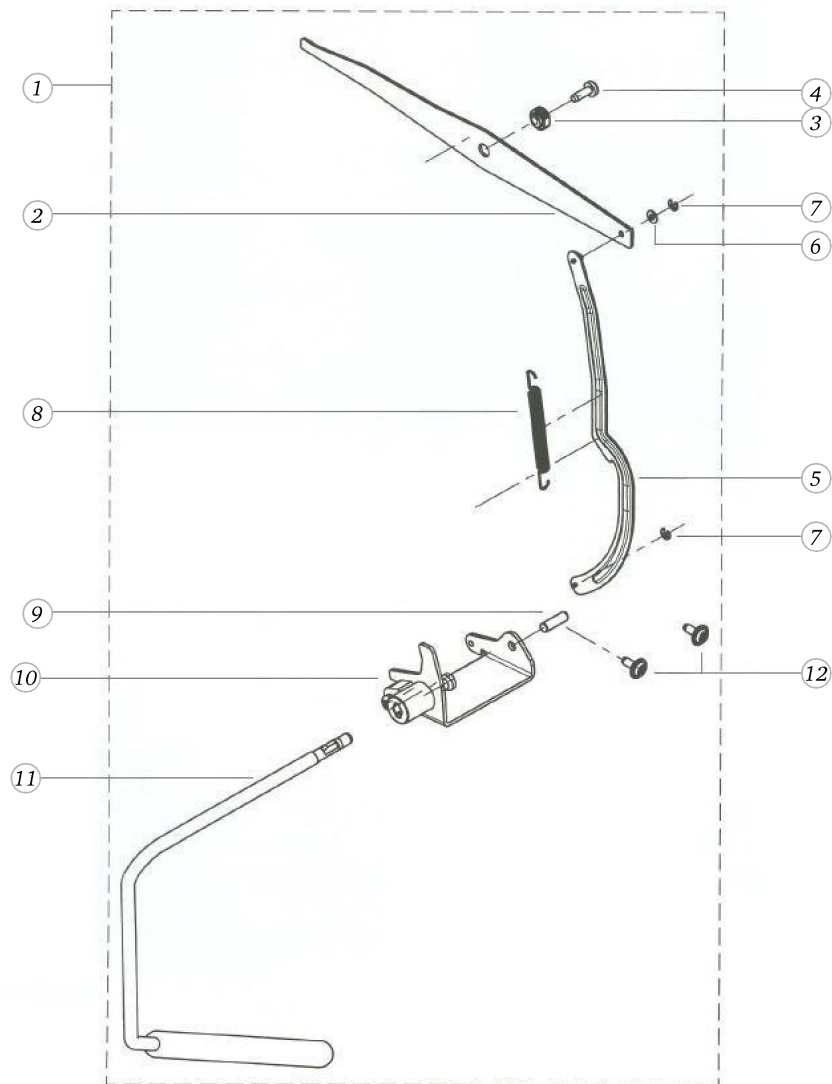

BERNINA activa 210

Knee lifter (FHS) Free Hand system

Pos	Item number	Description
1	0301467000	FREE HAND -KIT FHS
2	0301365000	SEESAW
3	0077675100	Eccentric
4	0078865044	Socket Pan Head Thread Forming Screws M4x12 DIN7500 - BN13916 Art-No. 2027607
5	0301477000	CONNECTING STRAP CPL
6	22952013++	Flat Washers M3 ISO 7089 - BN14683 Art-No. 1729241
7	23500853++	Circlips For Shafts d1 2.3 DIN6799 - BN809 Art- No.1284630
8	0078905000	SPRING
9	0082255003	CYLINDRICAL PIN Ø5-h8x16
10	0301347000	FHS BEARING SHEET CPL
11	0016357700	Knee Lifter Lever Cpl.
12	0078885043	Button Head Screw Torx Dt M4x10