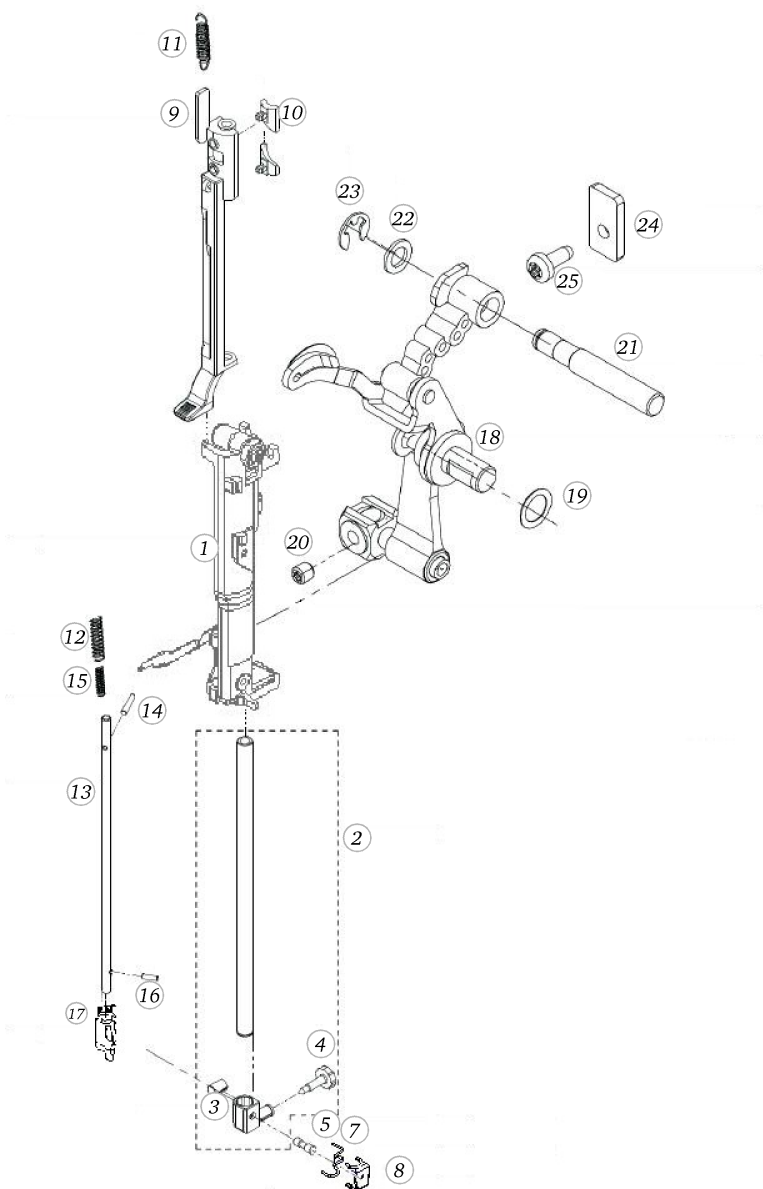

BERNINA activa 210

Support with threading

Pos	Item number	Description
1	0320797001	NEEDLE BAR SUPPORT SET
2	0082087101	NEEDLE BAR CPL. W/O Q2.9
3	0012965200	Spring Husk
4	0082435200	NEEDLECLAMP SCREW
4	0082435400	Needle Clamp Screw
4	0082435300	Needle Clamp Screw
4	0082435400	Needle Clamp Screw
5	0082115002	PIN Ø2.20
6	0315035100	THREAD GUIDE
7	0315025000	Clamp
8	0306445100	Thread-up Support
9	0306495000	Curve Inset
10	0075315200	Spring
11	0075965000	Spring -
12	0075747200	Threader Device Cpl.
13	24105643++	Parallel Pin Hardened 2h6x12 BN 858
14	20150113++	Hexagon Socket Set Screw M3x8
15	0075747200	Threader Device Cpl.
16	0337927100	threader head packed
17	0082847300	TAKE UP LEVER SET
18	22961743++	WASHER
19	0078685052	Hexalobular Socket Set Screws M5x5
20	0088205000	BOLT
21	23001213++	Flat Washer d6.2xD10xs1
22	23501753++	Circlip For Shafts d1 5 DIN6799 - BN809 Art-No.1284665
23	0049205100	Clamp
24	0078865043	Socket Pan Head Thread Forming Screws M4x10 DIN7500 - BN13916 Art-No. 2027593