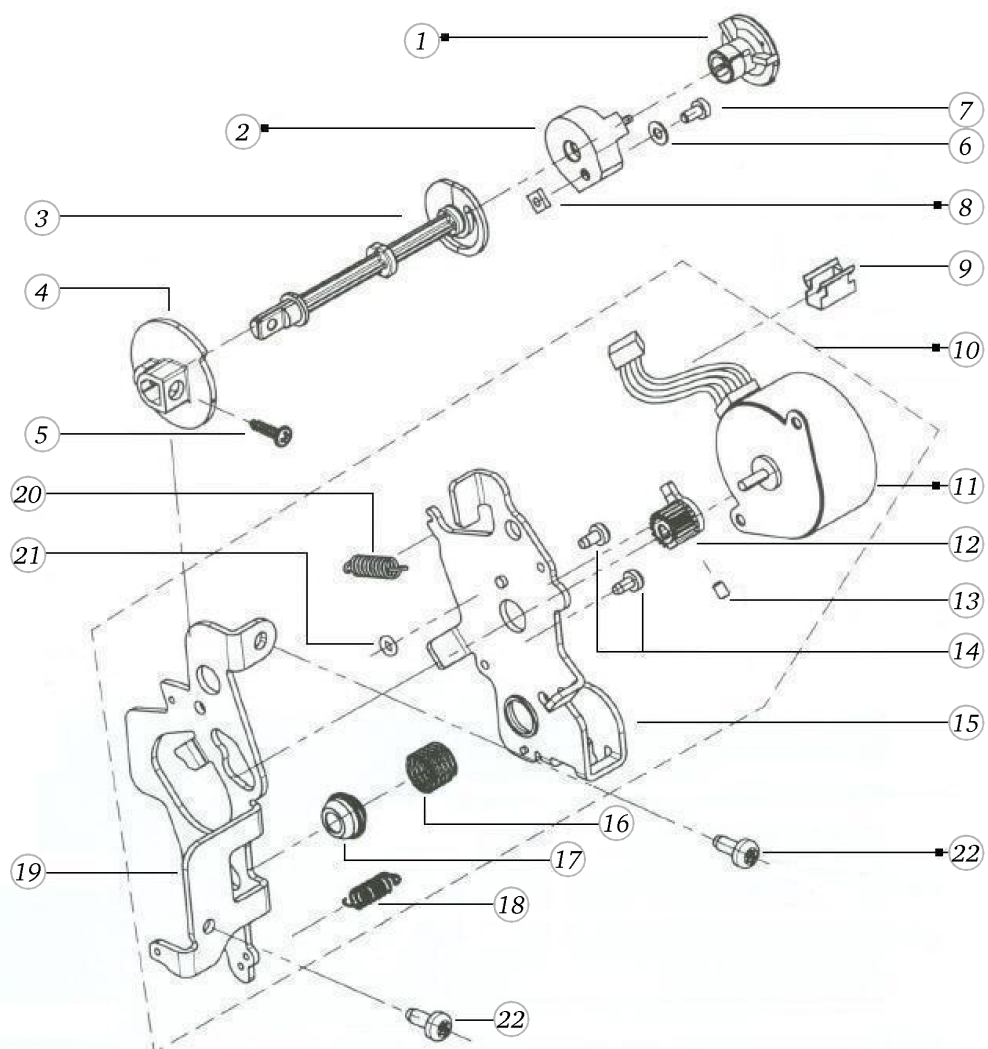

BERNINA activa 210

Stitch length motor

Pos	Item number	Description
1	0088607100	CAP CPL.
2	0078315100	ADJUSTING SUPPORT
3	0301585100	ROTATION CONNECTOR
4	0078285100	ADJUSTMENT CAM
5	0023345001	TORX SCREW
6	22951923++	Flat Washer d3.2/D 7xs0.5
7	0077525031	Head Cap Screw Torx M3x6 ISO 14580 - BN4850 Art-No. 1145929
8	22683623++	4 SIDED NUT
9	0048315000	Clamp
10	0303117300	STEPPING MOTOR SL CPL.
11	0078355202	STEPPING MOTOR SL
12	0078085100	PINION
13	0078665031	Hexalobular Socket Set Screws M3x4 ISO 4026 - BN11493 Art-No. 3060200
14	0078865033	Socket Pan Head Thread Forming Screws M3x6 DIN7500 - BN13916 Art-No. 2027534
15	0303075000	MOTOR SUPPORT SHEET
16	0078565000	SPRING
17	0078545000	Bearing
18	0306905000	Spring
19	0088295200	SUPPORT SHEET
20	25629203++	Spring
21	0030735005	O-ring Seal D3/d1.5 70±5 IRHD NBR 70,5 / 5 P DIN3771
22	0078865043	Socket Pan Head Thread Forming Screws M4x10 DIN7500 - BN13916 Art-No. 2027593