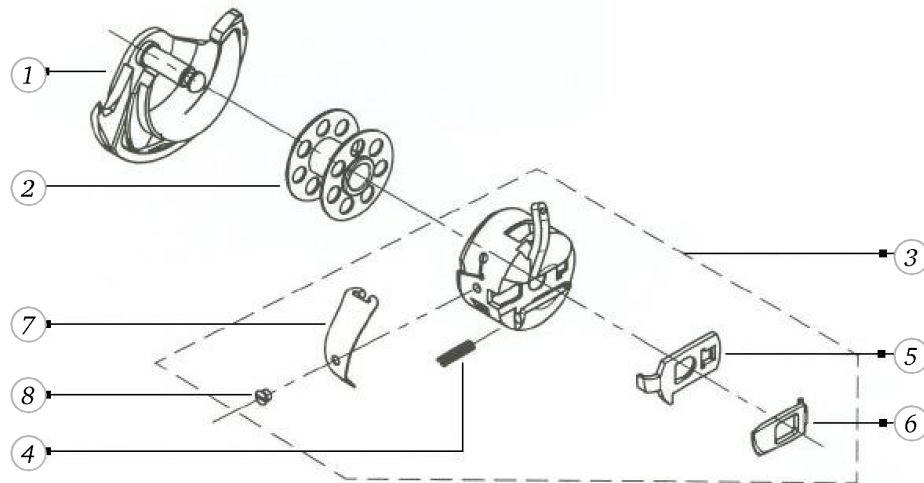

BERNINA activa 210

Hook with bobbin

Pos	Item number	Description
1	0302065400	CB-HOOK
2	0015367200	BOBBIN
2	0015367300	bobbin
3	0015347800	BOBBIN CASE CPL. NICKEL
3	0015347250	bobbin case cpl. bobbin case hinge nickle platet YS
4	25512503++	SPRING
5	0005685200	BOBBIN CASE HINGE NICKEL PLATE
6	0005695100	BOBBIN CASE HINGE NICKEL PLATED
7	317006333+	BOBBIN CASE SPRING
8	317007030+	SCREW