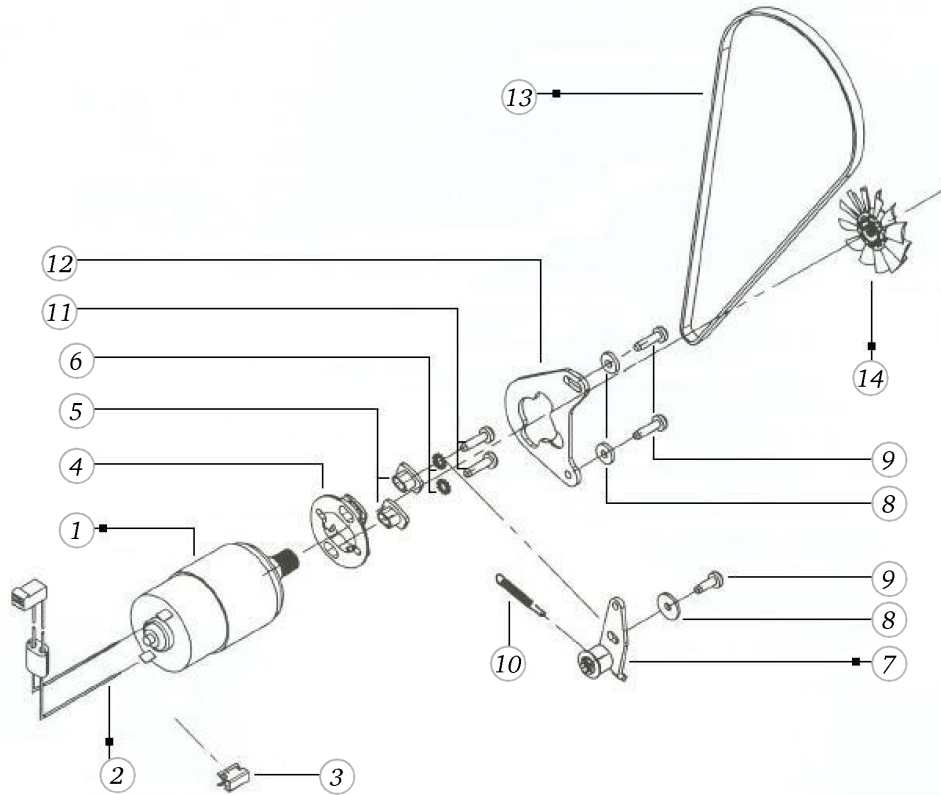

BERNINA activa 210

Main motor

Pos	Item number	Description
1	0078847201	DRIVER MOTOR CPL
2	0038537101	MOTOR CABLE CPL
3	0048315000	Clamp
4	0078985100	Cuff
4	0078985200	Cuff
5	0078995100	bushing
5	0078995200	Bushing
6	23350653++	Curved Spring Washe d4.3xD8xs0.5
7	0302147000	BELT STRETCHER PREASSEMBLED
8	22954313++	Washer d4.2xD14xs1.5
9	0078865044	Socket Pan Head Thread Forming Screws M4x12 DIN7500 - BN13916 Art-No. 2027607
10	25604703++	TENSION SPRING
11	0078865045	Socket Pan Head Thread Forming Screws M4x16 DIN7500 - BN13916 Art-No. 2027615
12	0088495000	MOTOR SUPPORT
13	0079035002	BELT STD-554-S2M-6
14	0304355200	MOTOR FAN