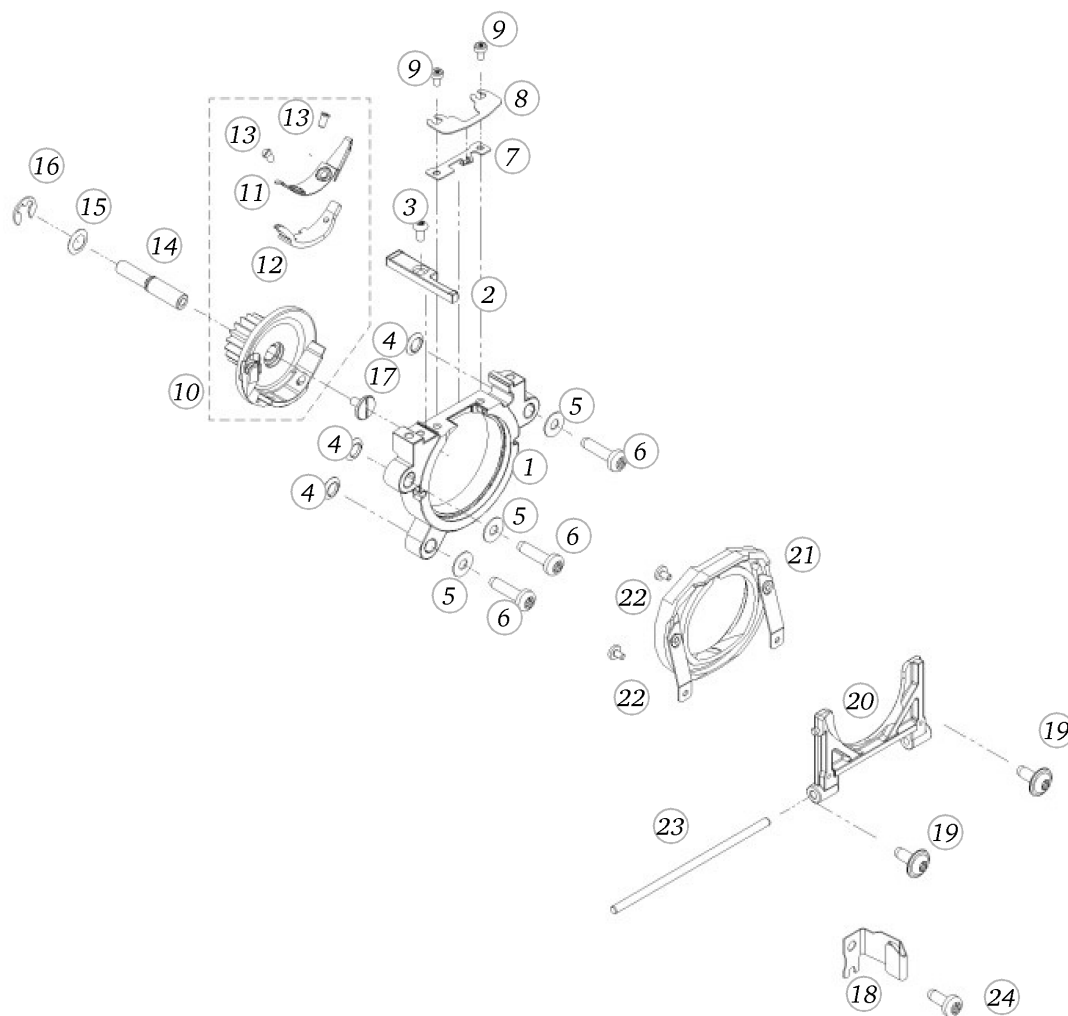

BERNINA activa 210

Hook Driver

Pos	Item number	Description
1	0311595100	HOOK-GUIDEWAY FINISHED
2	0310285000	NEEDLE PLATE SUPPORT
3	0032465110	Socket Button Head Screws M3x 6 ISO 7380-1 - BN6404 Art-No. 1982990
4	0311825000	Calotte Disc
5	22953723++	Washer d4.1xD10xs0.5
6	0078865045	Socket Pan Head Thread Forming Screws M4x16 DIN7500 - BN13916 Art-No. 2027615
7	0031635100	THREAD GUIDE
8	0066335100	THREAD GUIDE PLATE
9	0077525020	SCREW TORX M2.5X4
10	0314007200	HOOK-DRIVER-PREASS.
10	0314007300	HOOK DRIVER PREASS.
11	0007325100	DRIVER SPRING
12	0020485000	SUPPORT SHEET
13	21500683++	SCREW M2.5
14	0300025000	AXLE
15	23228553++	Washer 6.2/10x0.15
16	23501753++	Circlip For Shafts d1 5 DIN6799 - BN809 Art-No.1284665
17	0047205200	LOW-HEAD-SCREW-M3
17	0017205300	thru head screw
18	0301315000	LATCH
18	0301315100	latch
19	0078865043	Socket Pan Head Thread Forming Screws M4x10 DIN7500 - BN13916 Art-No. 2027593
20	0015867000	HOLDER CPL
21	0015387200	SHUTTLE RACE COVER CPL.
22	0329495001	SCREW M2,3X4
23	0082255004	CYLINDRICAL PIN D3X80
24	0078885043	Button Head Screw Torx Dt M4x10