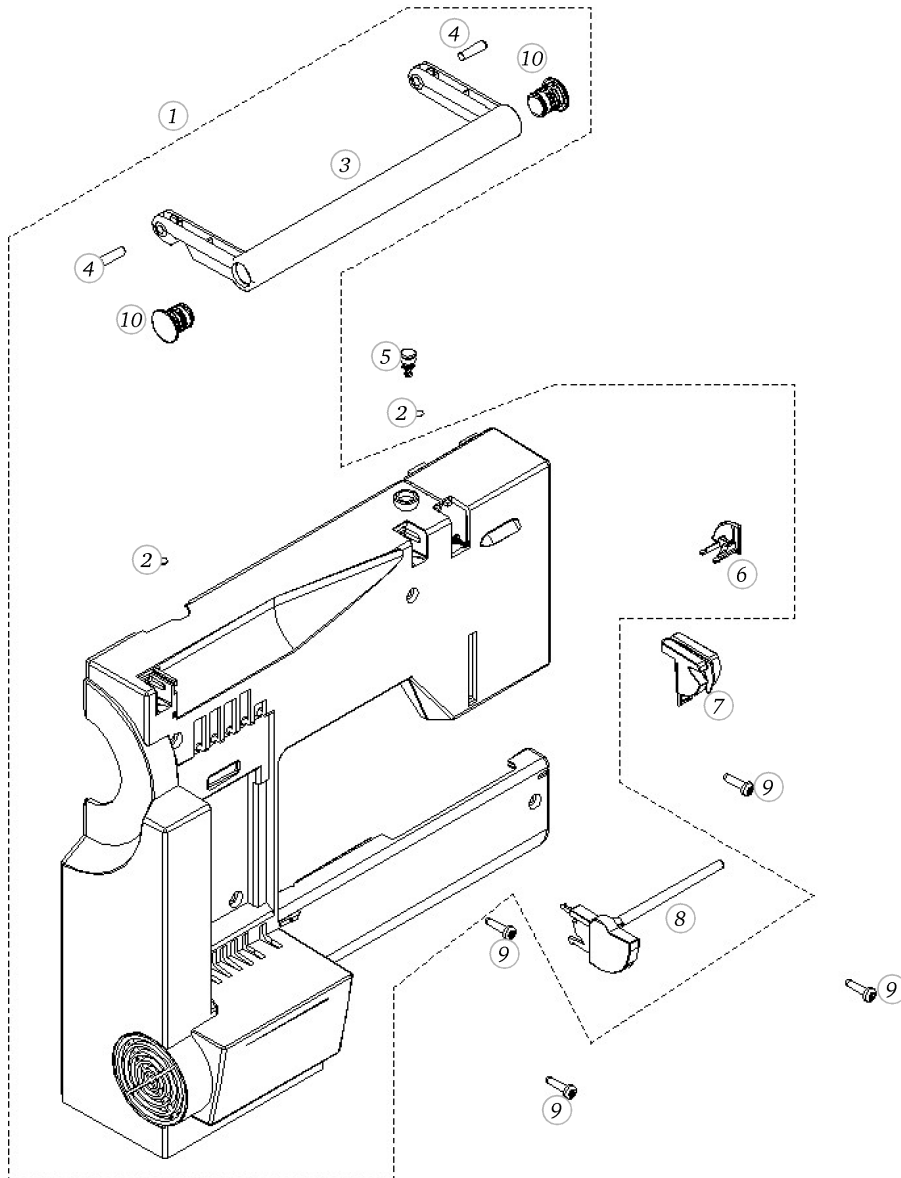

BERNINA activa 210

Rear cover

Pos	Item number	Description
1	0048927411	REAR COVER ASS. A210 BT
2	0300725000	Bumpons
3	0049015201	HANDLE WHITE
4	0302095100	BOLT
5	0048497200	BOBBIN WINDER THREAD TENSION CPL.
6	0301007000	THREAD CUTTER CPL
7	0302077400	THREAD GUIDE CPL.W.COVER
8	0049025101	SPOOL SUPPORT
9	0078865045	Socket Pan Head Thread Forming Screws M4x16 DIN7500 - BN13916 Art-No. 2027615
10	0315805000	CONCLUSION CAP