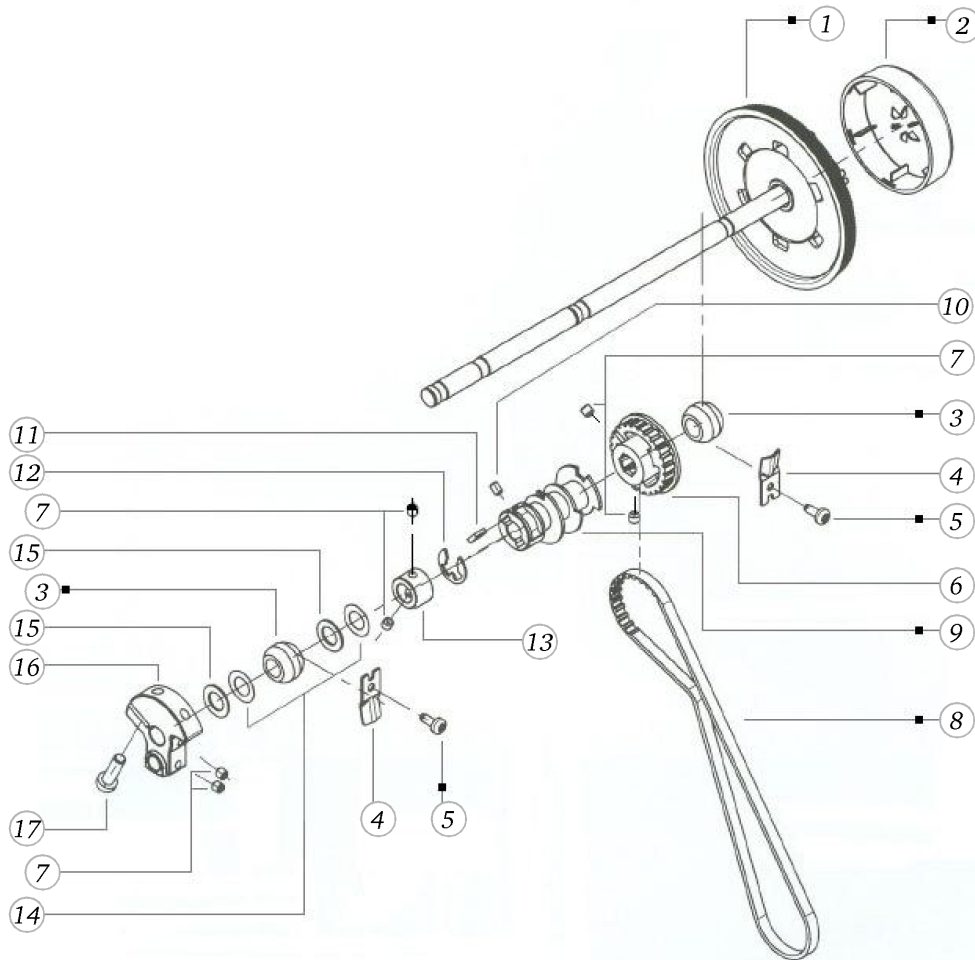

BERNINA activa 210

Main motor

Pos	Item number	Description
1	0078847201	DRIVER MOTOR CPL
2	0038537101	MOTOR CABLE CPL
3	0048315000	Clamp
4	0078985100	Cuff
4	0078985200	Cuff
5	0078995100	bushing
5	0078995200	Bushing
6	23350653++	Curved Spring Washe d4.3xD8xs0.5
7	0302147000	BELT STRETCHER PREASSEMBLED
8	22954313++	Washer d4.2xD14xs1.5
9	0078865044	Socket Pan Head Thread Forming Screws M4x12 DIN7500 - BN13916 Art-No. 2027607
10	25604703++	TENSION SPRING
11	0078865045	Socket Pan Head Thread Forming Screws M4x16 DIN7500 - BN13916 Art-No. 2027615
12	0088495000	MOTOR SUPPORT
13	0079035002	BELT STD-554-S2M-6
14	0304355200	MOTOR FAN

BERNINA activa 210

Main shaft with hand wheel

Pos	Item number	Description
1	0077797101	MAINSHAFT CPL.
2	0077717000	HAND WHEEL CPL.
3	0078235002	Bearing 10
4	0077785200	Clamping Collar with slot
4	0077785300	Clamping Collar with slot
5	0078865043	Socket Pan Head Thread Forming Screws M4x10 DIN7500 - BN13916 Art-No. 2027593
6	0019947301	BELT DRIVE 24 TEETH
7	0078685072	Hexalobular Socket Set Screws M5x0,5x5
8	0079035022	BELT 188 XL
9	0077547101	SYNCHR.DISK CPL.
10	0078665043	Hexalobular Socket Set Screws M4x6 ISO 4026 - BN11493 Art-No. 3060208
11	22684183++	Square Thin Nuts M4 DIN 562 - BN145 Art-No. 1092502
12	0079665011	Circlip For Shafts As 9.0, Benzing
13	0077817000	Adjusting Ring Cpl.
14	303200031+	Washer
15	0078955071	Synthetic Washer 10,3 x 17 x 1
16	0077807100	BALANCE PIECE CPL.
17	0077525067	SCREW