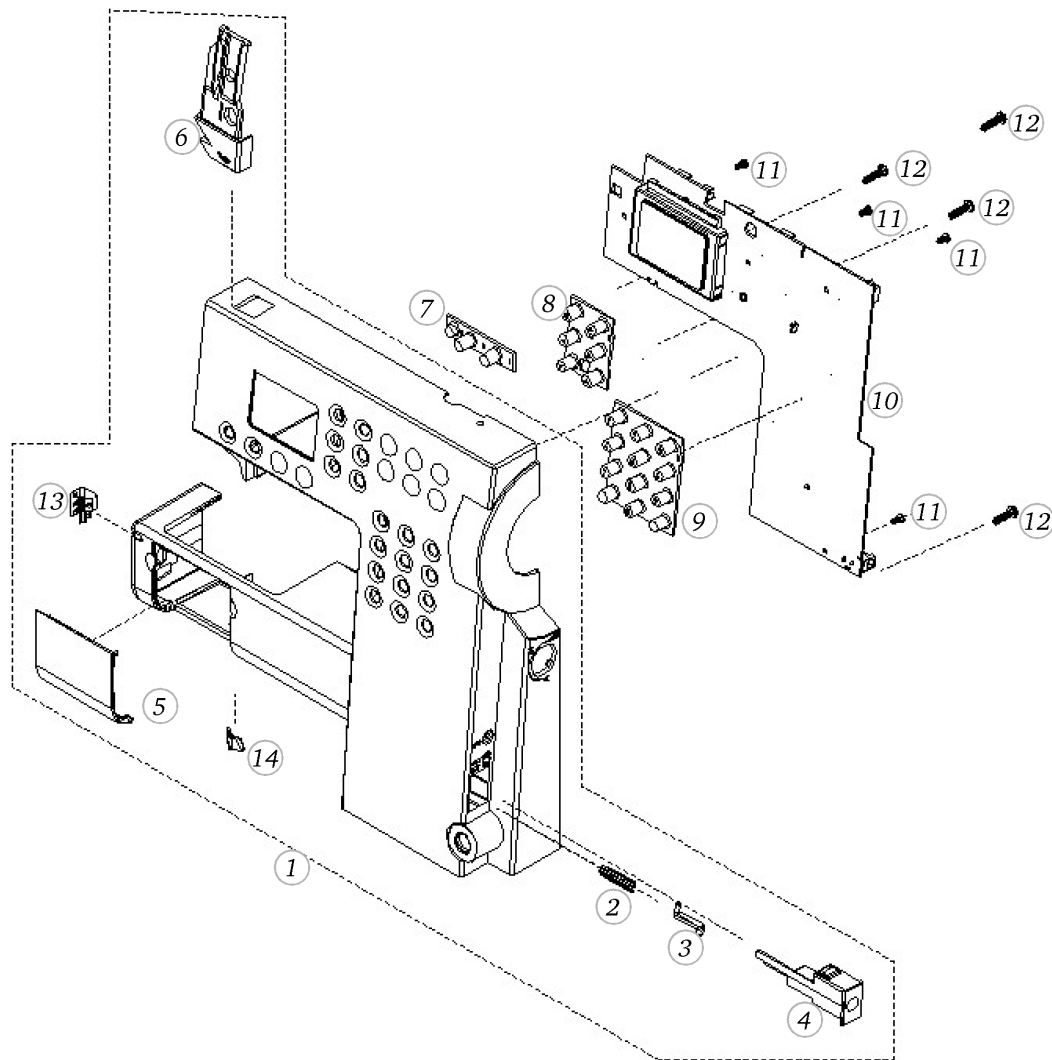

BERNINA activa 210

Front cover

Pos	Item number	Description
1	0300797526	FRONT COVER A210
2	0321135000	SPRING
3	0300965000	SWITCH LEVER
4	0300955000	SWITCH PUSH BUTTON
5	0300827000	BOBBIN DOOR CPL
6	0300815001	REVERSE PUSH BUTTON WHITE
7	0300945004	RUBBER PAD NS 1 RED
8	0300935101	RUBBER PAD PF RED-BLACK
9	0300925102	RUBBER PAD NUM RED-BLACK
10	0155007605	PRINT-S ACTIVA-210/215/220
11	0023345035	SCREW
12	0329895034	Delta PT pan head screw
13	0300835000	Bobbin Thread Cutter left side
14	0321337000	THREAD CUTTER CPL