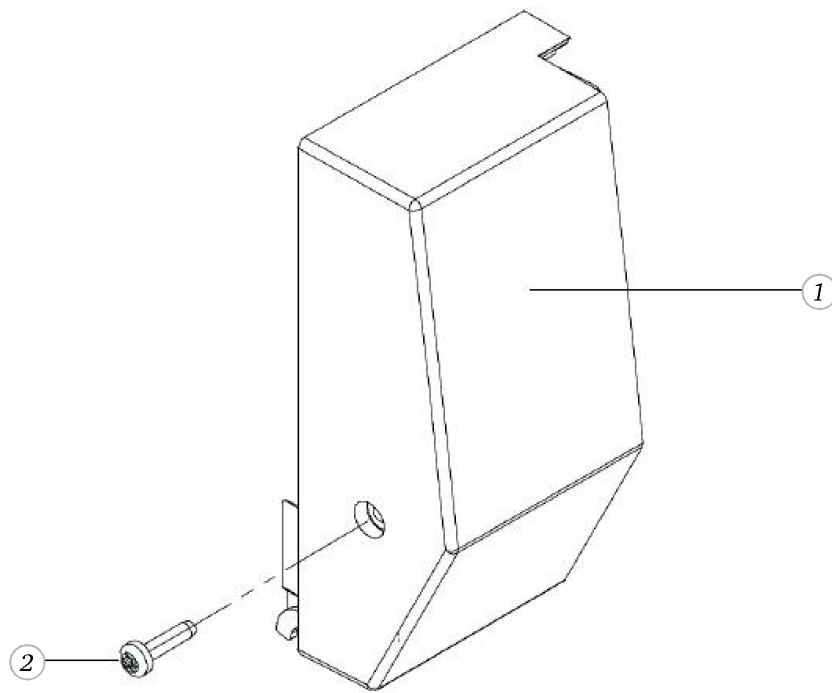

BERNINA activa 210

Head cover (activa 220 / 230 / 230 PE)

Pos	Item number	Description
1	0048937420	HEAD COVER ASSEMBLE
2	0078865045	Socket Pan Head Thread Forming Screws M4x16 DIN7500 - BN13916 Art-No. 2027615