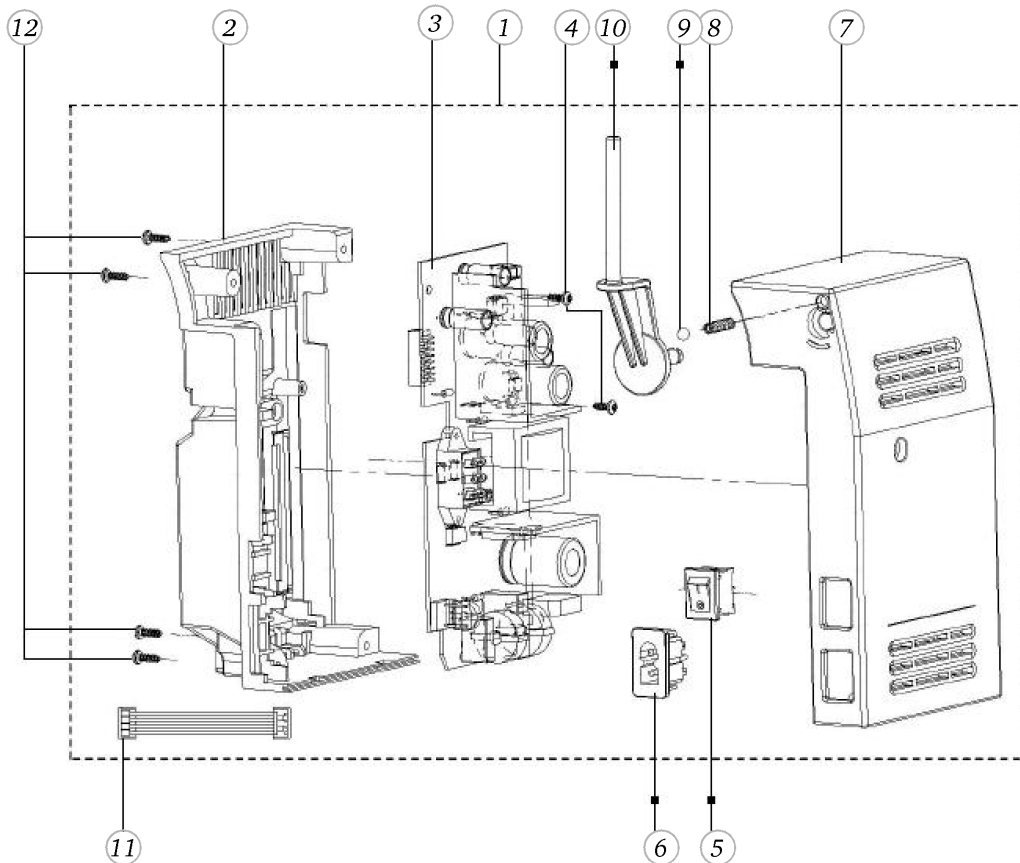

BERNINA activa 210

Rear cover

Pos	Item number	Description
1	0048927411	REAR COVER ASS. A210 BT
2	0300725000	Bumpons
3	0049015201	HANDLE WHITE
4	0302095100	BOLT
5	0048497200	BOBBIN WINDER THREAD TENSION CPL.
6	0301007000	THREAD CUTTER CPL
7	0302077400	THREAD GUIDE CPL.W.COVER
8	0049025101	SPOOL SUPPORT
9	0078865045	Socket Pan Head Thread Forming Screws M4x16 DIN7500 - BN13916 Art-No. 2027615
10	0315805000	CONCLUSION CAP

BERNINA activa 210

Power supply

Pos	Item number	Description
1	0309427200	Universal power supplycpl. with cable inkl spool support pin
2	0306365102	UNIVERSAL POWER SUPPLY BODY
3	0309447700	UNIVERSAL L-PRINT CPL.
3	0309447800	PCBA power supply B215 / B3xx
4	0329905022	Delta Pt Round Washer Head Screw With Torx 3x 8
5	0304745000	I/O-switch vertically
6	0304735000	POWER INLET
7	0301235000	COVER L-PRINT
8	0325815000	SPRING
9	0011695000	steel ball G40
10	0303355000	SPOOL SUPPORT PIN TURNING
11	0006597244	CABLE KPL 8-POL
12	0329895012	delta pt pan head screw with torx 3x10