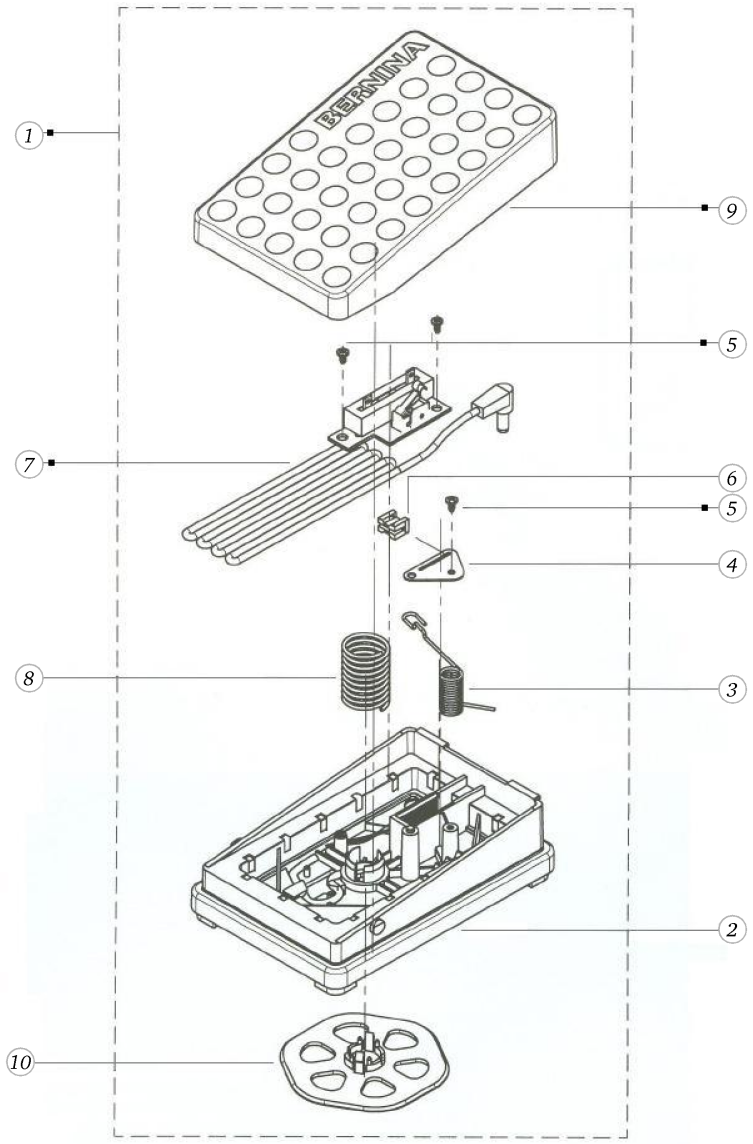

BERNINA activa 210

Front cover

Pos	Item number	Description
1	0300797526	FRONT COVER A210
2	0321135000	SPRING
3	0300965000	SWITCH LEVER
4	0300955000	SWITCH PUSH BUTTON
5	0300827000	BOBBIN DOOR CPL
6	0300815001	REVERSE PUSH BUTTON WHITE
7	0300945004	RUBBER PAD NS 1 RED
8	0300935101	RUBBER PAD PF RED-BLACK
9	0300925102	RUBBER PAD NUM RED-BLACK
10	0155007605	PRINT-S ACTIVA-210/215/220
11	0023345035	SCREW
12	0329895034	Delta PT pan head screw
13	0300835000	Bobbin Thread Cutter left side
14	0321337000	THREAD CUTTER CPL

BERNINA activa 210

Rear cover

Pos	Item number	Description
1	0048927411	REAR COVER ASS. A210 BT
2	0300725000	Bumpons
3	0049015201	HANDLE WHITE
4	0302095100	BOLT
5	0048497200	BOBBIN WINDER THREAD TENSION CPL.
6	0301007000	THREAD CUTTER CPL
7	0302077400	THREAD GUIDE CPL.W.COVER
8	0049025101	SPOOL SUPPORT
9	0078865045	Socket Pan Head Thread Forming Screws M4x16 DIN7500 - BN13916 Art-No. 2027615
10	0315805000	CONCLUSION CAP

BERNINA activa 210

Power supply

Pos	Item number	Description
1	0309427200	Universal power supplycpl. with cable inkl spool support pin
2	0306365102	UNIVERSAL POWER SUPPLY BODY
3	0309447700	UNIVERSAL L-PRINT CPL.
3	0309447800	PCBA power supply B215 / B3xx
4	0329905022	Delta Pt Round Washer Head Screw With Torx 3x 8
5	0304745000	I/O-switch vertically
6	0304735000	POWER INLET
7	0301235000	COVER L-PRINT
8	0325815000	SPRING
9	0011695000	steel ball G40
10	0303355000	SPOOL SUPPORT PIN TURNING
11	0006597244	CABLE KPL 8-POL
12	0329895012	delta pt pan head screw with torx 3x10

BERNINA activa 210

Foot controller

Pos	Item number	Description
1	0089267200	Foot Controller Cpl
2	0089275000	Foot Controller Bottom
3	0049035200	Torsion Spring
4	0048995000	Cover Sheet
5	0023345029	Pan Head Pt Screw 3 x 8 WN1451 - BN20095 Art-No. 3205502
6	0048985100	Slider
7	0049447101	PRINT CPL. FOOTCONTROL
8	0303225000	SPRING
9	0089285000	Foot Controller Cover
10	0079875201	Wire Plate