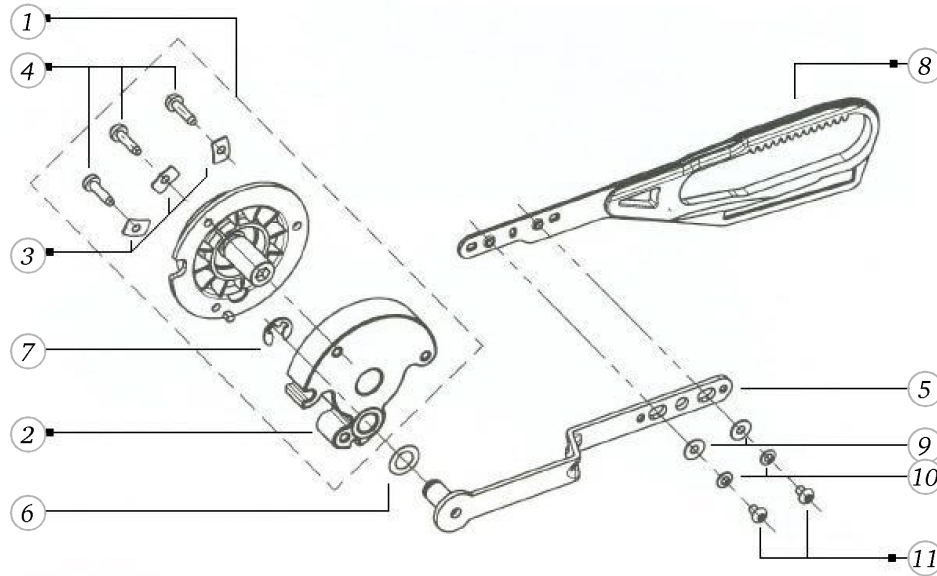

BERNINA activa 210

Hook driving system

Pos	Item number	Description
1	0304497001	HOOK DRIVE CRANK CPL.
2	0312225000	HOOK DRIVE CRANK
3	0301995000	WASHER
4	0078865035	Socket Pan Head Thread Forming Screws M3x10 DIN7500 - BN13916 Art-No. 2027550
5	0049397000	CRANK ARM CPL
6	23228653++	WASHER 7.2x12x0.1
7	23501753++	Circlip For Shafts d1 5 DIN6799 - BN809 Art- No.1284665
8	0301575200	TOOTHED RACK FORK
9	22951923++	Flat Washer d3.2/D 7xs0.5
10	23225753++	Curved Spring Washers M3 DIN 137 A - BN795 Art- No. 1280317
11	0032465008	Socket Button Head Screws M3x4.5 screw head after BN6404